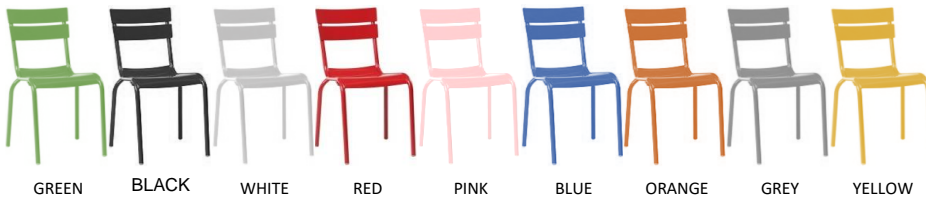

Rainbow®

OUTDOOR FURNITURE

RIVOLI

Aluminium Frame Chair

Product Sheet

Product size: 43 x 57,5 x 83 cm

Product weight: 3 Kg

Packing: Metal Pallet

Available Colors;

YOU CAN CHOOSE ANY COLOR FROM RAL COLOR CHART

Baspınar OSB Mah. 5. Bolge 83528 Nolu Cad. No:4/1 Sehitkamil GAZIANTEP TURKEY - Zip Code: 27630

PH : +90 342 337 95 50 PBX - FAX : +90 342 337 95 45